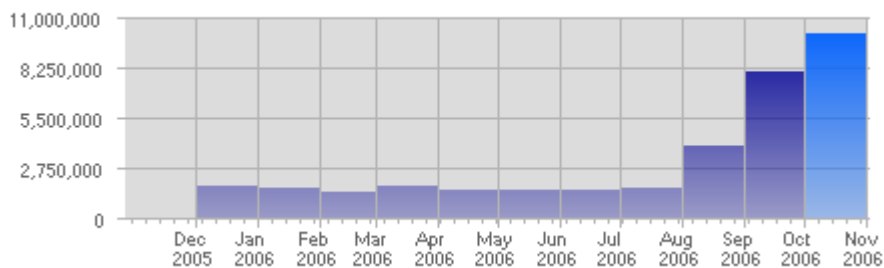

Mon Oct 2nd, 2006	60,022	15,476.65	+60,022 ▲	3.67%
Tue Oct 3rd, 2006	59,934	15,452.67	+59,934 ▲	3.67%
Wed Oct 4th, 2006	62,660	15,684.90	+62,660 ▲	3.83%
Thu Oct 5th, 2006	54,505	15,070.18	+54,505 ▲	3.33%
Fri Oct 6th, 2006	50,934	14,286.32	+50,934 ▲	3.12%
Sat Oct 7th, 2006	42,283	13,108.99	+42,283 ▲	2.59%
Sun Oct 8th, 2006	40,059	12,248.01	-1,998 ▼	2.45%
Mon Oct 9th, 2006	56,887	15,476.65	-3,135 ▼	3.48%
Tue Oct 10th, 2006	58,265	15,452.67	-1,669 ▼	3.56%
Wed Oct 11th, 2006	57,092	15,684.90	-5,568 ▼	3.49%
Thu Oct 12th, 2006	55,493	15,070.18	+988 ▲	3.40%
Fri Oct 13th, 2006	50,540	14,286.32	-394 ▼	3.09%
Sat Oct 14th, 2006	45,074	13,108.99	+2,791 ▲	2.76%
Sun Oct 15th, 2006	43,968	12,248.01	+3,909 ▲	2.69%
Mon Oct 16th, 2006	62,127	15,476.65	+5,240 ▲	3.80%
Tue Oct 17th, 2006	58,856	15,452.67	+591 ▲	3.60%
Wed Oct 18th, 2006	58,367	15,684.90	+1,275 ▲	3.57%
Thu Oct 19th, 2006	57,422	15,070.18	+1,929 ▲	3.51%
Fri Oct 20th, 2006	50,670	14,286.32	+130 ▲	3.10%
Sat Oct 21st, 2006	41,945	13,108.99	-3,129 ▼	2.57%
Sun Oct 22nd, 2006	40,577	12,248.01	-3,391 ▼	2.48%
Mon Oct 23rd, 2006	59,273	15,476.65	-2,854 ▼	3.63%
Tue Oct 24th, 2006	58,625	15,452.67	-231 ▼	3.59%
Wed Oct 25th, 2006	56,082	15,684.90	-2,285 ▼	3.43%
Thu Oct 26th, 2006	52,546	15,070.18	-4,876 ▼	3.22%
Fri Oct 27th, 2006	50,938	14,286.32	+268 ▲	3.12%
Sat Oct 28th, 2006	43,591	13,108.99	+1,646 ▲	2.67%
Sun Oct 29th, 2006	44,221	12,248.01	+3,644 ▲	2.71%
Mon Oct 30th, 2006	59,081	15,476.65	-192 ▼	3.61%
Tue Oct 31st, 2006	60,507	15,452.67	+1,882 ▲	3.70%
	1,634,601	434,800	+196,058 ▲	

Hits