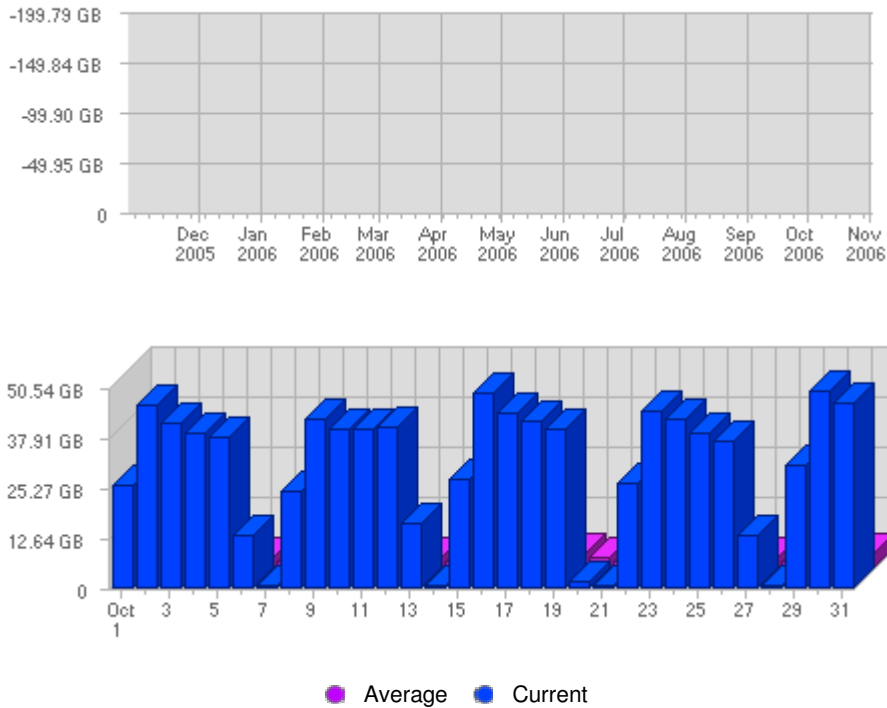

Bandwidth

Date	Total Bandwidth	Average Bandwidth Historically	Change	Percent of Total Bandwidth
Sun Oct 1st, 2006	26.12 GB	2.59 GB	+26.12 GB ▲	12.76%
Mon Oct 2nd, 2006	46.42 GB	3.99 GB	+46.42 GB ▲	22.67%
Tue Oct 3rd, 2006	41.84 GB	3.88 GB	+41.84 GB ▲	20.43%
Wed Oct 4th, 2006	39.13 GB	3.84 GB	+39.13 GB ▲	19.10%
Thu Oct 5th, 2006	37.97 GB	3.79 GB	+37.97 GB ▲	18.54%
Fri Oct 6th, 2006	13.32 GB	2.55 GB	+13.32 GB ▲	6.50%
Sat Oct 7th, 2006	23.40 KB	1.65 GB	+23.40 KB ▲	0.00%
Sun Oct 8th, 2006	24.51 GB	2.59 GB	-1.61 GB ▼	11.97%
Mon Oct 9th, 2006	42.83 GB	3.99 GB	-3.59 GB ▼	20.92%
Tue Oct 10th, 2006	40.36 GB	3.88 GB	-1.48 GB ▼	19.71%
Wed Oct 11th, 2006	40.19 GB	3.84 GB	+1.07 GB ▲	19.63%
Thu Oct 12th, 2006	40.72 GB	3.79 GB	+2.75 GB ▲	19.88%
Fri Oct 13th, 2006	16.18 GB	2.55 GB	+2.86 GB ▲	7.90%
Sat Oct 14th, 2006	n/a	1.65 GB	-23.20 KB ▼	0.00%
Sun Oct 15th, 2006	27.58 GB	2.59 GB	+3.07 GB ▲	13.47%
Mon Oct 16th, 2006	49.27 GB	3.99 GB	+6.43 GB ▲	24.06%
Tue Oct 17th, 2006	44.33 GB	3.88 GB	+3.97 GB ▲	21.64%
Wed Oct 18th, 2006	41.95 GB	3.84 GB	+1.76 GB ▲	20.49%
Thu Oct 19th, 2006	39.97 GB	3.79 GB	-770.47	19.52%