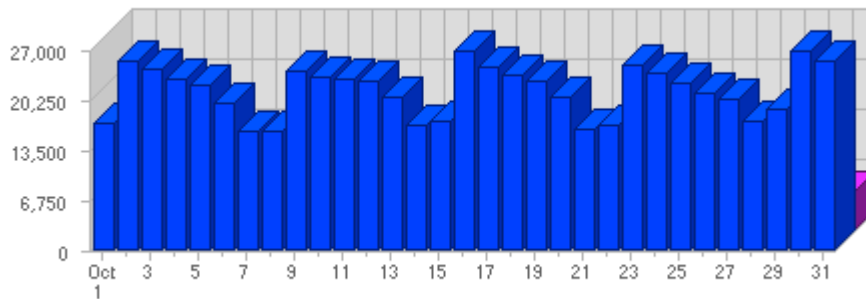

## Visits

■ Average ■ Current

| Date               | Total Visits | Average Visits Historically | Change    | Percent of Total Visits |
|--------------------|--------------|-----------------------------|-----------|-------------------------|
| Sun Oct 1st, 2006  | 17,083       | 4,235.67                    | +17,083 ▲ | 2.57%                   |
| Mon Oct 2nd, 2006  | 25,624       | 5,385.06                    | +25,624 ▲ | 3.85%                   |
| Tue Oct 3rd, 2006  | 24,444       | 5,262.84                    | +24,444 ▲ | 3.67%                   |
| Wed Oct 4th, 2006  | 23,056       | 5,236.94                    | +23,056 ▲ | 3.46%                   |
| Thu Oct 5th, 2006  | 22,260       | 5,113.83                    | +22,260 ▲ | 3.34%                   |
| Fri Oct 6th, 2006  | 19,823       | 4,819.53                    | +19,823 ▲ | 2.98%                   |
| Sat Oct 7th, 2006  | 15,946       | 4,483.03                    | +15,946 ▲ | 2.39%                   |
| Sun Oct 8th, 2006  | 15,952       | 4,235.67                    | -1,131 ▼  | 2.40%                   |
| Mon Oct 9th, 2006  | 24,038       | 5,385.06                    | -1,586 ▼  | 3.61%                   |
| Tue Oct 10th, 2006 | 23,247       | 5,262.84                    | -1,197 ▼  | 3.49%                   |
| Wed Oct 11th, 2006 | 23,165       | 5,236.94                    | +109 ▲    | 3.48%                   |