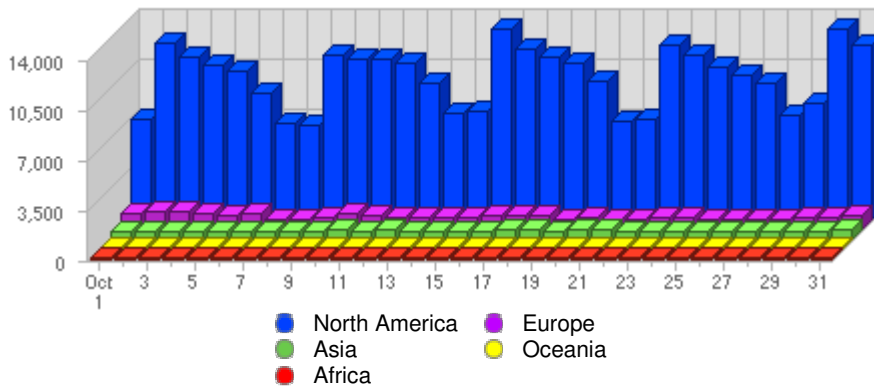

22.	god creation	61	49.33	-50 ▼	0.72%
23.	www.kids4tru... watchmaker watch.html	58	20.00	+18 ▲	0.69%
24.	ten commandments	53	42.31	+14 ▲	0.63%
25.	flash presentation	40	40.70	-2 ▼	0.47%
		8,465	3,769	-381 ▼	

Continent Breakdown

#	Flag	Country	Total Visits	Average Visits Historically	Change	Percent of Visits
1.		North America	308,996	274,340.00	+69,312 ▲	85.99%
2.		Europe	27,564	27,116.50	+895 ▲	7.67%
3.		Asia	18,363	18,595.00	-464 ▼	5.11%
4.		Oceania	3,263	3,170.50	+185 ▲	0.91%
5.		Africa	958	902.00	+123 ▲	0.27%
6.		South America	202	279.50	-29 ▼	0.06%
			359,346	324,404	+70,022 ▲