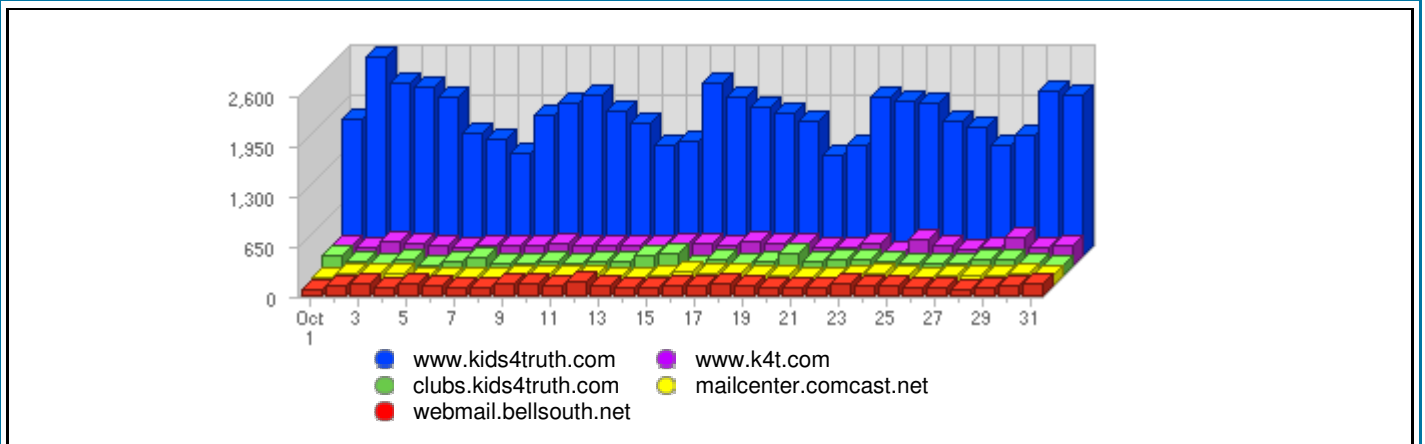

4.		Windows 98	24,028	14,255.06	+3,207 ▲	3.61%
5.		Macintosh OS X	13,420	1,835.58	+3,265 ▲	2.02%
6.		Windows ME	11,253	4,048.76	+2,086 ▲	1.69%
7.		Macintosh	2,709	387.00	+1,034 ▲	0.41%
8.		Macintosh PPC	2,203	596.85	+648 ▲	0.33%
9.		Windows 2003	1,566	284.88	+264 ▲	0.24%
10.		Linux	1,072	555.47	-15 ▼	0.16%
11.		Windows 95	1,023	721.84	-192 ▼	0.15%
12.		Windows NT	787	663.63	+127 ▲	0.12%
13.		Windows 3.1x	243	79.16	+52 ▲	0.04%
14.		Windows CE	109	10.84	+24 ▲	0.02%
15.		BSD UNIX	48	13.53	+17 ▲	0.01%
16.		Sun OS	15	7.91	+1 ▲	0.00%
17.		OS/2	2	1.81	-2 ▼	0.00%
18.		HP UNIX	2	-	+2 ▲	0.00%
			665,963	148,302	+138,058 ▲	

Referring Domains

#	Site Domain	Total Visits Referred	Average Visits Historically	Change	Percent of Visits
1.	www.kids4truth.com	56,795	12,480.71	+5,376 ▲	25.85%
2.	www.k4t.com	8,232	3,234.77	+1,609 ▲	3.75%
3.	clubs.kids4truth.com	5,777	1,208.25	+184 ▲	2.63%
4.	mailcenter.comcast.net	4,060	269.23	+1,209 ▲	1.85%
5.	webmail.bellsouth.net	3,876	148.57	+793 ▲	1.76%
6.	mailcenter2.comcast.net	3,471	104.38	+1,285 ▲	1.58%
7.	www.google.com	3,457	1,924.71	-64 ▼	1.57%