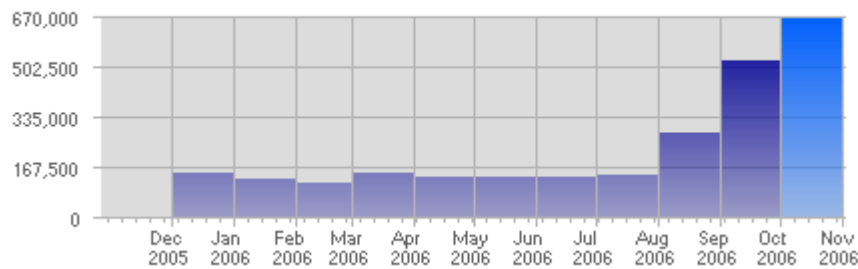

## Visits

■ Average ■ Current

| Date               | Total Visits | Average Visits Historically | Change    | Percent of Total Visits |
|--------------------|--------------|-----------------------------|-----------|-------------------------|
| Sun Oct 1st, 2006  | 17,083       | 4,235.67                    | +17,083 ▲ | 2.57%                   |
| Mon Oct 2nd, 2006  | 25,624       | 5,385.06                    | +25,624 ▲ | 3.85%                   |
| Tue Oct 3rd, 2006  | 24,444       | 5,262.84                    | +24,444 ▲ | 3.67%                   |
| Wed Oct 4th, 2006  | 23,056       | 5,236.94                    | +23,056 ▲ | 3.46%                   |
| Thu Oct 5th, 2006  | 22,260       | 5,113.83                    | +22,260 ▲ | 3.34%                   |
| Fri Oct 6th, 2006  | 19,823       | 4,819.53                    | +19,823 ▲ | 2.98%                   |
| Sat Oct 7th, 2006  | 15,946       | 4,483.03                    | +15,946 ▲ | 2.39%                   |
| Sun Oct 8th, 2006  | 15,952       | 4,235.67                    | -1,131 ▼  | 2.40%                   |
| Mon Oct 9th, 2006  | 24,038       | 5,385.06                    | -1,586 ▼  | 3.61%                   |
| Tue Oct 10th, 2006 | 23,247       | 5,262.84                    | -1,197 ▼  | 3.49%                   |
| Wed Oct 11th, 2006 | 23,165       | 5,236.94                    | +109 ▲    | 3.48%                   |