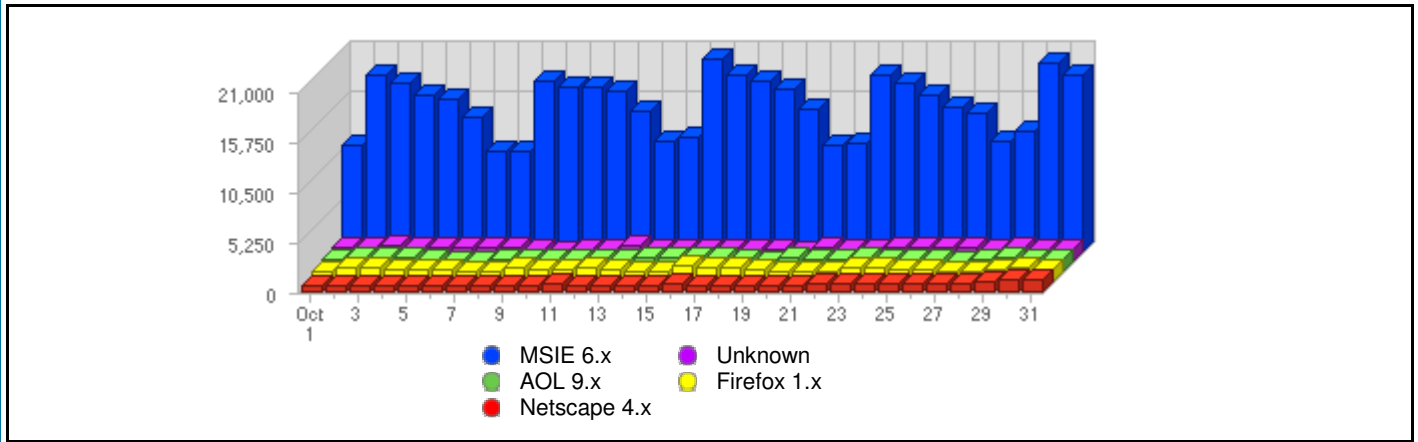

21.	/newimages/serpent5.pdf	193	117.05	-5 ▼	1.04%
22.	/media/0402.pdf	180	153.00	+18 ▲	0.97%
23.	/newimages/redsea1.pdf	179	135.13	-23 ▼	0.97%
24.	/media/0204.pdf	178	107.87	-20 ▼	0.96%
25.	/newimages/serpent3.pdf	177	126.30	-27 ▼	0.96%
		18,534	6,859	-140 ▼	

Browser Types

#	Icon	Browser Type	Total Visits	Average Visits Historically	Change	Percent of Visits
1.		MSIE 6.x	477,383	97,017.00	+106,119 ▲	71.68%
2.		Unknown	42,406	14,951.30	+4,457 ▲	6.37%
3.		AOL 9.x	40,019	11,514.88	+1,793 ▲	6.01%
4.		Firefox 1.x	39,157	11,945.50	+8,689 ▲	5.88%
5.		Netscape 4.x	23,402	2,486.03	+10,244 ▲	3.51%
6.		Netscape 7.x	21,568	6,323.09	+5,524 ▲	3.24%
7.		MSIE 5.0x	7,077	3,903.56	+335 ▲	1.06%
8.		MSIE 5.5	3,747	2,661.64	+423 ▲	0.56%
9.		MSIE 4.x	1,863	638.38	+250 ▲	0.28%
10.		AOL 8.x	1,624	1,289.00	+26 ▲	0.24%
11.		WebTV 2.x	1,364	140.66	+121 ▲	0.21%
12.		AOL 4.x	1,217	150.38	+230 ▲	0.18%
13.		AOL 7.x	1,000	542.53	+216 ▲	0.15%
14.		Opera 3.x	908	264.04	+110 ▲	0.14%
15.		Avant	907	110.66	+228 ▲	0.14%
16.		Netscape 4.7	376	88.31	+108 ▲	0.06%