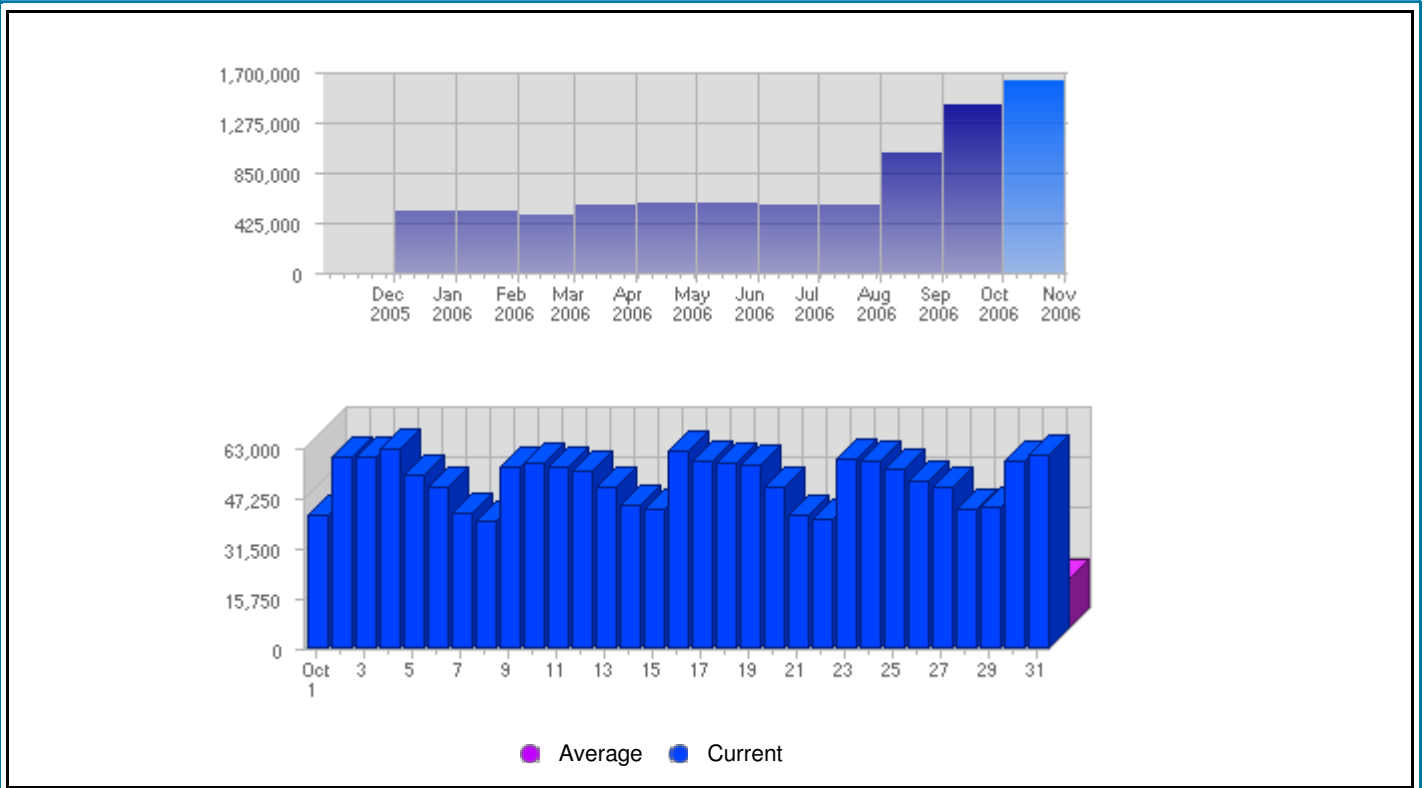

## Visits

■ Average ■ Current

| Date               | Total Visits | Average Visits Historically | Change    | Percent of Total Visits |
|--------------------|--------------|-----------------------------|-----------|-------------------------|
| Sun Oct 1st, 2006  | 17,083       | 4,235.67                    | +17,083 ▲ | 2.57%                   |
| Mon Oct 2nd, 2006  | 25,624       | 5,385.06                    | +25,624 ▲ | 3.85%                   |
| Tue Oct 3rd, 2006  | 24,444       | 5,262.84                    | +24,444 ▲ | 3.67%                   |
| Wed Oct 4th, 2006  | 23,056       | 5,236.94                    | +23,056 ▲ | 3.46%                   |
| Thu Oct 5th, 2006  | 22,260       | 5,113.83                    | +22,260 ▲ | 3.34%                   |
| Fri Oct 6th, 2006  | 19,823       | 4,819.53                    | +19,823 ▲ | 2.98%                   |
| Sat Oct 7th, 2006  | 15,946       | 4,483.03                    | +15,946 ▲ | 2.39%                   |
| Sun Oct 8th, 2006  | 15,952       | 4,235.67                    | -1,131 ▼  | 2.40%                   |
| Mon Oct 9th, 2006  | 24,038       | 5,385.06                    | -1,586 ▼  | 3.61%                   |
| Tue Oct 10th, 2006 | 23,247       | 5,262.84                    | -1,197 ▼  | 3.49%                   |
| Wed Oct 11th, 2006 | 23,165       | 5,236.94                    | +109 ▲    | 3.48%                   |

Page Views

| Date              | Total Page Views | Average Page Views Historically | Change    | Percent of Total Page Views |
|-------------------|------------------|---------------------------------|-----------|-----------------------------|
| Sun Oct 1st, 2006 | 42,057           | 12,248.01                       | +42,057 ▲ | 2.57%                       |