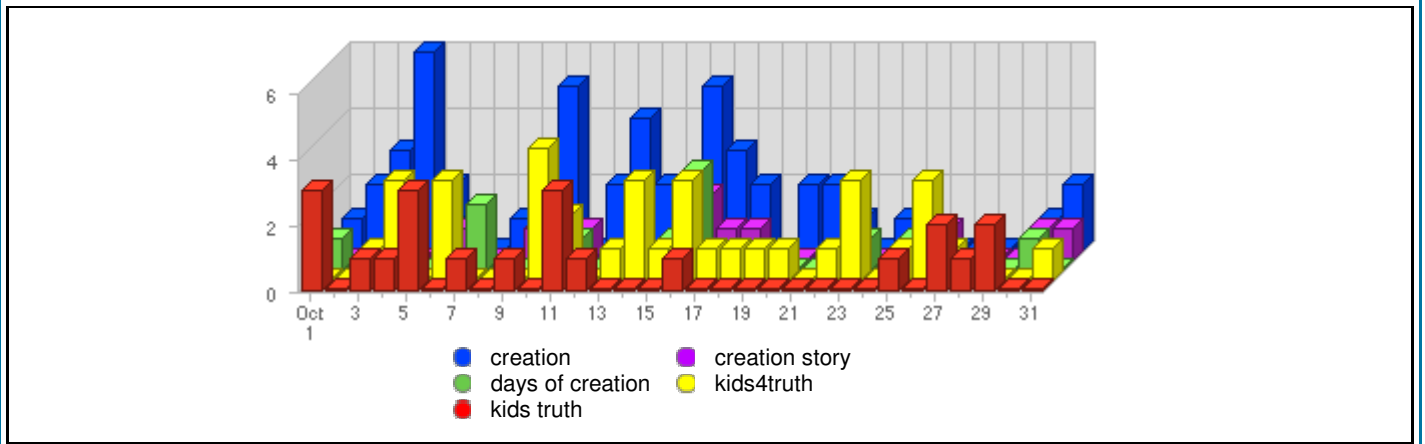

9.		AltaVista	23	40.47	+2 ▲	0.03%
10.		Go	19	3.60	+10 ▲	0.03%
11.		Snap	11	4.45	+3 ▲	0.01%
12.		All The Web	5	6.60	-2 ▼	0.01%
13.		WebCrawler	5	2.00	0 ▬	0.01%
14.		HotBot	1	3.46	-1 ▼	0.00%
			76,645	14,292	+16,229 ▲	

Search Phrases

#	Search Phrase	Total Visits Referred	Average Visits Historically	Change	Percent of Visits
1.	creation	754	255.43	-68 ▼	8.91%
2.	creation story	468	181.26	-117 ▼	5.53%
3.	days of creation	356	191.68	-30 ▼	4.21%
4.	kids4truth	305	139.63	-63 ▼	3.60%
5.	kids truth	242	121.43	-43 ▼	2.86%
6.	http www.kids4tru... watchmaker watch.html	237	75.00	+87 ▲	2.80%
7.	the creation story	215	88.20	-49 ▼	2.54%
8.	the creation	199	58.43	-77 ▼	2.35%
9.	burning bush	142	297.07	+31 ▲	1.68%
10.	story of creation	117	69.57	-52 ▼	1.38%
11.	moses the burning bush	109	59.57	+20 ▲	1.29%
12.	kids	100	45.00	-4 ▼	1.18%
13.	seven days of creation	93	41.50	-7 ▼	1.10%
14.	kids4truth.c...	83	23.33	+17 ▲	0.98%
15.	the watchmaker	82	20.50	+40 ▲	0.97%
16.	www.kids4tru...	81	39.97	-22 ▼	0.96%
17.	kids truth the watchmaker	75	14.50	+46 ▲	0.89%
18.	ignore	74	11.33	+49 ▲	0.87%
19.	the days of creation	73	25.93	-13 ▼	0.86%
20.	the story of creation	73	54.63	-23 ▼	0.86%
21.	la creacion	71	11.93	+2 ▲	0.84%