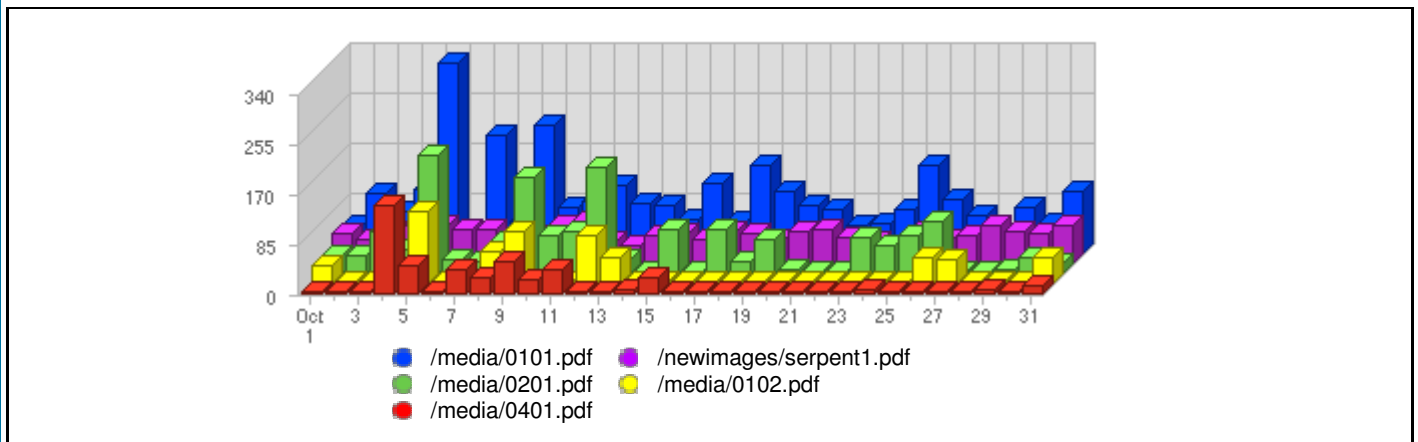

16.	/chosen/default.htm	10,435	7,289.64	+293 ▲	0.64%
17.	/defaulttest.htm	9,833	1,355.52	+2,487 ▲	0.60%
18.	/newstuff.htm	9,241	3,476.94	+1,702 ▲	0.57%
19.	/dynabox/default.htm	8,855	3,109.89	+1,851 ▲	0.54%
20.	/authbible_files/master03.xml	7,806	3,575.84	+686 ▲	0.48%
21.	/hometwo.html	7,549	2,831.73	+1,285 ▲	0.46%
22.	/art.htm	7,223	5,111.21	-851 ▼	0.44%
23.	/one.htm	6,661	5,227.15	+630 ▲	0.41%
24.	/sendlink/procsendlink.asp	6,469	614.88	+1,338 ▲	0.40%
25.	/sp_creation.htm	6,265	5,050.63	-1,915 ▼	0.38%
		1,634,560	425,434	+195,851 ▲	

Media & Downloads

#	File	Total Downloads	Average Downloads Historically	Change	Percent of Downloads
1.	/media/0101.pdf	2,926	1,546.53	+154 ▲	15.79%
2.	/newimages/serpent1.pdf	1,558	1,209.05	-443 ▼	8.41%
3.	/media/0201.pdf	1,524	546.13	+486 ▲	8.22%
4.	/media/0102.pdf	580	330.00	+2 ▲	3.13%
5.	/media/0401.pdf	462	388.67	-64 ▼	2.49%
6.	/media/0404.pdf	390	64.88	+286 ▲	2.10%
7.	/media/0103.pdf	384	264.13	-46 ▼	2.07%
8.	/media/0205.pdf	346	141.73	+112 ▲	1.87%
9.	/media/0202.pdf	340	143.20	-54 ▼	1.83%
10.	/newimages/serpent2.pdf	336	274.55	-100 ▼	1.81%
11.	/media/video/infohigh9.wmv	270	99.54	+24 ▲	1.46%
12.	/media/0301.pdf	262	204.00	-82 ▼	1.41%
13.	/media/0207.pdf	260	110.14	+56 ▲	1.40%
14.	/newimages/mtsinai1.pdf	240	186.38	+8 ▲	1.30%
15.	/media/0206.pdf	234	118.14	+68 ▲	1.26%
16.	/media/0408.pdf	232	82.24	+110 ▲	1.25%
17.	/newimages/bush1.pdf	225	353.56	+1 ▲	1.21%
18.	/...log/content/binary/engagement_20day_20_2d_20september_2025_202006.zipⓂ	225	112.50	+67 ▲	1.21%
19.	/media/video/infohigh9.asx	224	78.89	+14 ▲	1.21%
20.	/newimages/serpent6.pdf	208	130.55	+49 ▲	1.12%