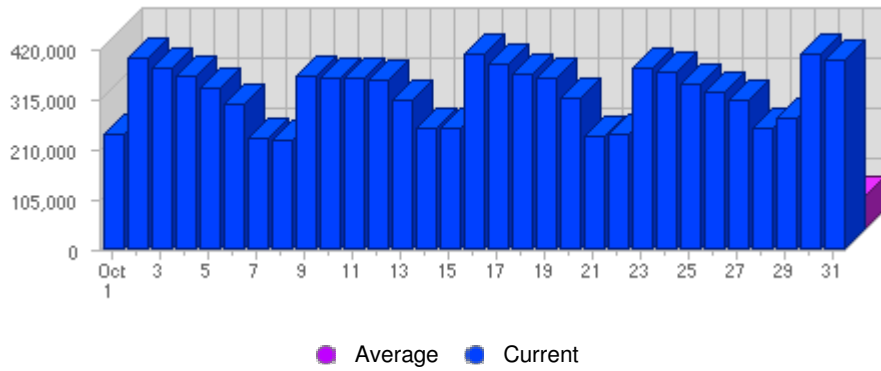

Date	Total Hits	Average Hits Historically	Change	Percent of Total Hits
Sun Oct 1st, 2006	243,311	51,964.64	+243,311 ▲	2.40%
Mon Oct 2nd, 2006	401,729	68,660.29	+401,729 ▲	3.96%
Tue Oct 3rd, 2006	380,257	67,949.39	+380,257 ▲	3.75%
Wed Oct 4th, 2006	361,443	68,564.87	+361,443 ▲	3.56%
Thu Oct 5th, 2006	336,871	66,207.42	+336,871 ▲	3.32%
Fri Oct 6th, 2006	303,431	61,685.94	+303,431 ▲	2.99%
Sat Oct 7th, 2006	232,530	56,601.01	+232,530 ▲	2.29%
Sun Oct 8th, 2006	229,893	51,964.64	-13,418 ▼	2.27%
Mon Oct 9th, 2006	364,407	68,660.29	-37,322 ▼	3.59%
Tue Oct 10th, 2006	359,322	67,949.39	-20,935 ▼	3.54%
Wed Oct 11th, 2006	358,771	68,564.87	-2,672 ▼	3.54%
Thu Oct 12th, 2006	355,748	66,207.42	+18,877 ▲	3.51%
Fri Oct 13th, 2006	313,049	61,685.94	+9,618 ▲	3.09%
Sat Oct 14th, 2006	255,213	56,601.01	+22,683 ▲	2.52%
Sun Oct 15th, 2006	252,564	51,964.64	+22,671 ▲	2.49%
Mon Oct 16th, 2006	410,009	68,660.29	+45,602 ▲	4.04%
Tue Oct 17th, 2006	387,688	67,949.39	+28,366 ▲	3.82%
Wed Oct 18th, 2006	367,102	68,564.87	+8,331 ▲	3.62%
Thu Oct 19th, 2006	359,886	66,207.42	+4,138 ▲	3.55%
Fri Oct 20th, 2006	317,549	61,685.94	+4,500 ▲	3.13%
Sat Oct 21st, 2006	238,271	56,601.01	-16,942 ▼	2.35%
Sun Oct 22nd, 2006	241,099	51,964.64	-11,465 ▼	2.38%
Mon Oct 23rd, 2006	378,832	68,660.29	-31,177 ▼	3.73%
Tue Oct 24th, 2006	370,309	67,949.39	-17,379 ▼	3.65%
Wed Oct 25th, 2006	347,587	68,564.87	-19,515 ▼	3.43%
Thu Oct 26th, 2006	329,985	66,207.42	-29,901 ▼	3.25%
Fri Oct 27th, 2006	314,414	61,685.94	-3,135 ▼	3.10%
Sat Oct 28th, 2006	254,866	56,601.01	+16,595 ▲	2.51%
Sun Oct 29th, 2006	274,210	51,964.64	+33,111 ▲	2.70%
Mon Oct 30th, 2006	409,870	68,660.29	+31,038 ▲	4.04%
Tue Oct 31st, 2006	396,326	67,949.39	+26,017 ▲	3.91%
	10,146,542	1,904,095	+2,109,047 ▲