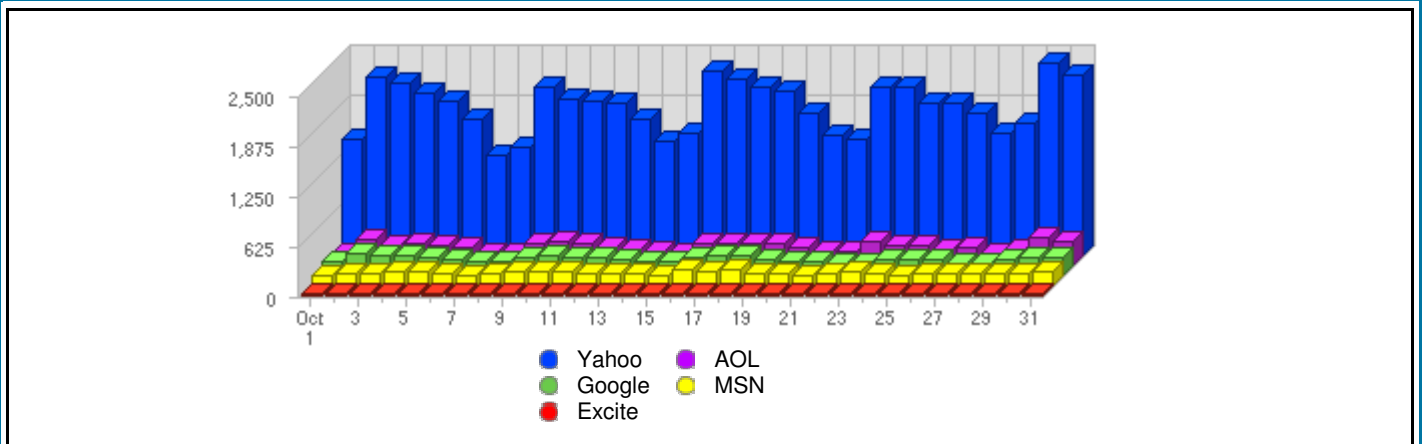

8.	www.amoremlinks.net	2,763	1,837.00	-63 ▼	1.26%
9.	www.chezmaya.com	2,553	2,448.71	+863 ▲	1.16%
10.	kids4truth.com	1,841	187.26	+1,125 ▲	0.84%
11.	www.google.co.uk	1,536	464.40	-218 ▼	0.70%
12.	webmail.pas.earthlink.net	1,505	165.67	+397 ▲	0.69%
13.	webmaila.juno.com	1,220	107.50	+330 ▲	0.56%
14.	www.teacherhelp.org	1,130	1,079.81	+38 ▲	0.51%
15.	search.yahoo.com	1,106	1,185.55	-287 ▼	0.50%
16.	groups.msn.com	1,078	909.30	-173 ▼	0.49%
17.	netmail.verizon.net	993	64.23	+284 ▲	0.45%
18.	webmail.att.net	956	46.60	+221 ▲	0.44%
19.	webmailb.juno.com	951	40.50	+255 ▲	0.43%
20.	us.f825.mail.yahoo.com	888	128.00	+286 ▲	0.40%
21.	us.f831.mail.yahoo.com	850	280.00	+290 ▲	0.39%
22.	us.f830.mail.yahoo.com	841	358.00	+125 ▲	0.38%
23.	mail.charter.net	825	59.70	+177 ▲	0.38%
24.	us.f828.mail.yahoo.com	821	245.67	+253 ▲	0.37%
25.	us.f817.mail.yahoo.com	818	40.50	+204 ▲	0.37%
		219,713	51,965	+35,187 ▲	

Search Engines

#	Logo	Search Engine	Total Visits Referred	Average Visits Historically	Change	Percent of Visits
1.		Yahoo	57,451	7,792.55	+13,577 ▲	74.96%
2.		AOL	7,209	627.84	+2,124 ▲	9.41%
3.		Google	6,385	3,260.61	-262 ▼	8.33%
4.		MSN	4,817	2,398.26	+661 ▲	6.29%
5.		Excite	416	22.93	+131 ▲	0.54%
6.		Ask Jeeves	156	64.47	-42 ▼	0.20%
7.		Lycos	124	41.36	+33 ▲	0.16%
8.		About	23	11.80	-4 ▼	0.03%