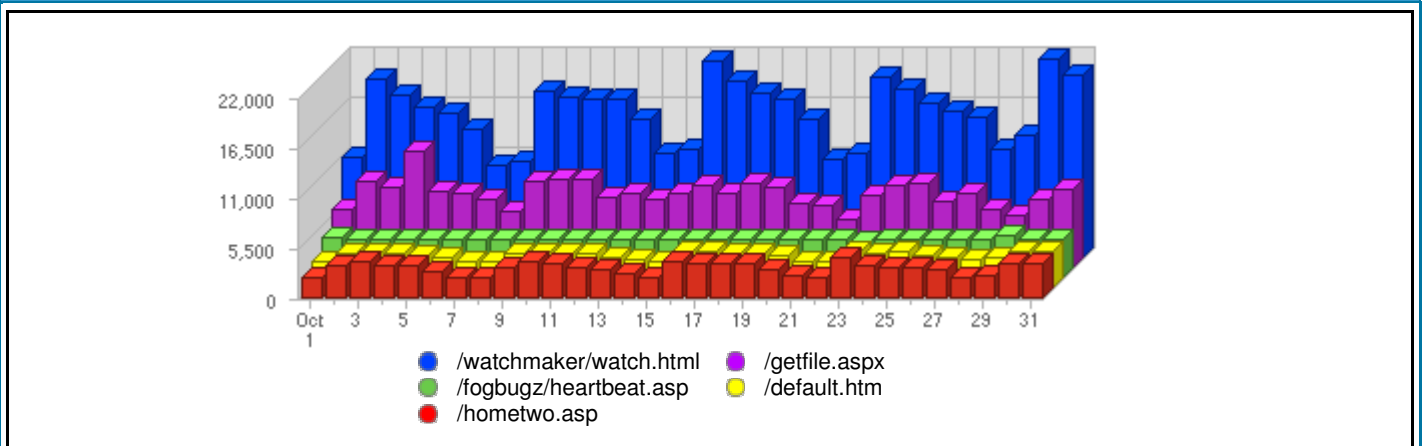

MB ▼	
Fri Oct 20th, 2006	1.71 GB	2.55 GB	-14.47 GB ▼	0.83%
Sat Oct 21st, 2006	1.10 KB	1.65 GB	+n/a ▲	0.00%
Sun Oct 22nd, 2006	26.76 GB	2.59 GB	-839.24 MB ▼	13.07%
Mon Oct 23rd, 2006	44.78 GB	3.99 GB	-4.48 GB ▼	21.87%
Tue Oct 24th, 2006	42.94 GB	3.88 GB	-1.39 GB ▼	20.97%
Wed Oct 25th, 2006	39.36 GB	3.84 GB	-2.60 GB ▼	19.22%
Thu Oct 26th, 2006	37.33 GB	3.79 GB	-2.63 GB ▼	18.23%
Fri Oct 27th, 2006	13.63 GB	2.55 GB	+11.92 GB ▲	6.66%
Sat Oct 28th, 2006	3.20 KB	1.65 GB	+2.10 KB ▲	0.00%
Sun Oct 29th, 2006	31.17 GB	2.59 GB	+4.41 GB ▲	15.22%
Mon Oct 30th, 2006	49.94 GB	3.99 GB	+5.16 GB ▲	24.39%
Tue Oct 31st, 2006	46.72 GB	3.88 GB	+3.78 GB ▲	22.81%
	204.80 GB	52.46 GB	+n/a ▲	

Pages

#	Page Title & URL	Total Page Views	Average Page Views Historically	Change	Percent of Page Views
1.	/watchmaker/watch.html	491,237	188,747.00	+142,373 ▲	30.05%
2.	/getfile.aspx	252,534	130,637.83	-14,132 ▼	15.45%
3.	/fogbugz/heartbeat.asp	132,228	121,306.67	+4,043 ▲	8.09%
4.	/default.htm	108,579	34,366.52	+14,693 ▲	6.64%
5.	/hometwo.asp	98,723	26,321.73	+19,648 ▲	6.04%
6.	/currusers.asp	58,186	22,563.64	+7,381 ▲	3.56%
7.	/scheduler.aspx	44,294	32,944.50	+1,260 ▲	2.71%
8.	/default.aspx	39,526	18,787.30	+2,743 ▲	2.42%
9.	/eng_creation.htm	23,418	12,905.67	-1,733 ▼	1.43%
10.	/watchmaker.html	20,684	10,571.00	+5,032 ▲	1.27%
11.	/sendlink/sendlink.asp	19,117	2,208.49	+4,882 ▲	1.17%
12.	/screensavers.htm	18,637	6,025.67	+3,987 ▲	1.14%
13.	/newcreationportuguese.html	17,088	15,026.27	-1,519 ▼	1.05%
14.	/creation.htm	17,008	10,281.15	-1,295 ▼	1.04%
15.	/rss.aspx	16,289	8,825.87	-220 ▼	1.00%